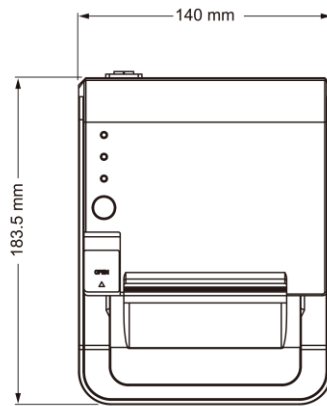

Glossy Thermal Receipt Printer

PRP-250C

- **Dimensions**

BOTTOM

TOP

SIDE

REAR

- Specifications

Model	PRP-250C
General	
Print Method	Thermal line printing
Print Speed	250mm/sec
Print Life	100 Km
Print Font (ASCII Mode)	ANK Font. Font A: 12 x 24 dots, Font B: 9 x 17 dots
Print Font (Graphic Font)	Chinese Character: 24 x 24 dots
Print Resolution	576 dots/line or 512 dots/line
Print Font Character Support *	International Font, Big 5 Chinese, GB Chinese
Character Per Line	48 (Font A)/42 (Font B)
Effective Print Width	72mm
Paper Width	79.5mm± 0.5mm
Paper Roll Diameter	≤ 83mm
Paper Thickness	0.06~0.08mm
Driver	Win 9X/Win ME/Win 2000/Win 2003/Win NT/Win XP/Win Vista/Win 7/Win 8/Win 10, compatible with EPSON
Print Command	ESC/POS print commands set compatible
Auto Cutter	Partial
Paper End Detection	Yes
Over-Heat Halt-on Protection	Yes
Buffer	
Receipt Buffer	40K bytes
User-Defined Buffer	64K bytes (included in the RAM)
NV Flash Buffer	20K bytes
Interface	
Serial	
Ethernet	Multi I/O Interface: Serial +Ethernet +USB (UTP)
USB	
Cash Drawer	+24VDC/1A, 6-Wire RJ-11
Others	
Power Input	+24VDC/2.5A (with External Adapter 100~240VAC, 50/60Hz)
Color	Black
Compliance	FCC, CE, WEEE, RoHS
Weight	1200g
Dimension (L x W x H: mm)	183.5 x 140 x 126
Operating Temperature	0°C ~ 45°C
Operating Humidity	10% ~ 80% RH, non-condensing
Storage Temperature	-10°C ~ 60°C
Storage Humidity	10%~ 90% RH, non-condensing