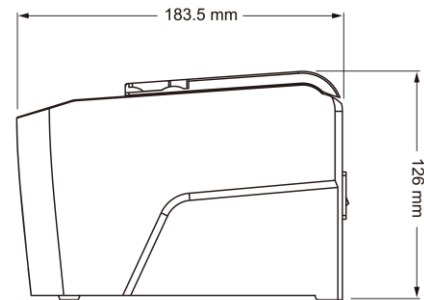

Glossy Thermal Receipt Printer

PRP-250C

- **Dimensions**

BOTTOM

TOP

SIDE

REAR

- Specifications

Model	PRP-250C
General	
Print Method	Thermal line printing
Print Speed	250mm/sec
Print Life	100 Km
Print Font (ASCII Mode)	ANK Font. Font A: 12 x 24 dots, Font B: 9 x 17 dots
Print Font (Graphic Font)	Chinese Character: 24 x 24 dots
Print Resolution	576 dots/line or 512 dots/line
Print Font Character Support *	International Font, Big 5 Chinese, GB Chinese
Character Per Line	48 (Font A)/42 (Font B)
Effective Print Width	72mm
Paper Width	79.5mm± 0.5mm
Paper Roll Diameter	≤ 83mm
Paper Thickness	0.06~0.08mm
Driver	Win 9X/Win ME/Win 2000/Win 2003/Win NT/Win XP/Win Vista/Win 7/Win 8/Win 10, compatible with EPSON
Print Command	ESC/POS print commands set compatible
Auto Cutter	Partial
Paper End Detection	Yes
Over-Heat Halt-on Protection	Yes
Buffer	
Receipt Buffer	40K bytes
User-Defined Buffer	64K bytes (included in the RAM)
NV Flash Buffer	20K bytes
Interface	
Serial	
Ethernet	Multi I/O Interface: Serial +Ethernet +USB (UTP)
USB	
Cash Drawer	+24VDC/1A, 6-Wire RJ-11
Others	
Power Input	+24VDC/2.5A (with External Adapter 100~240VAC, 50/60Hz)
Color	Black
Compliance	FCC, CE, WEEE, RoHS
Weight	1200g
Dimension (L x W x H: mm)	183.5 x 140 x 126
Operating Temperature	0°C ~ 45°C
Operating Humidity	10% ~ 80% RH, non-condensing
Storage Temperature	-10°C ~ 60°C
Storage Humidity	10%~ 90% RH, non-condensing